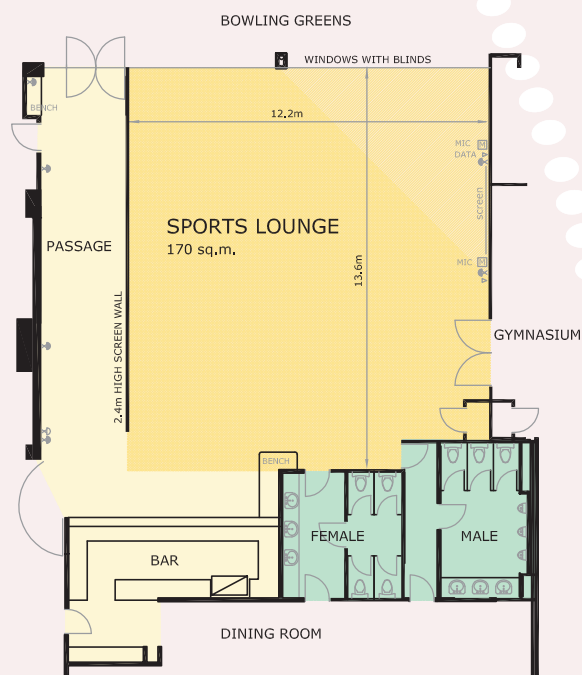

The Sports Lounge

Sports functions, pre dinner drinks or gathering. The Sports lounge has floor to ceiling windows letting in natural light all day.

area m ²	height m	theatre style	classroom	cocktail	banquet
170	3.2	150	80	150	100

Description

The Sports lounge is located on the first floor next to the Club Gymnasium making it a perfect place to relax after a hard workout in the Gym or a hot day on the greens.

The Sports lounge is ideal for 50 - 100 people.