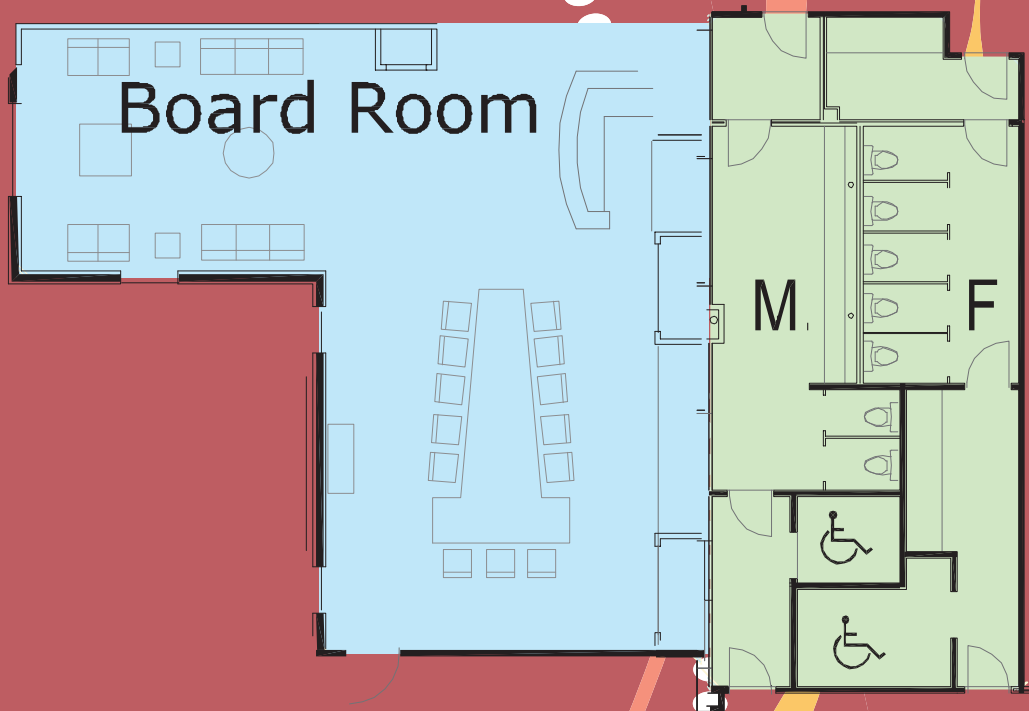

# The Executive Board Room

Professional & private. The Club's Executive Board room is perfect for meetings offering comfortable seating & optional bar.

area m <sup>2</sup>	lounge seating	meeting style
100	12	12

## Description

The Executive Boardroom features a large boardroom table with comfortable seating for twelve. An optional bar is also available.

Available 7 days a week & contains the latest technical equipment.